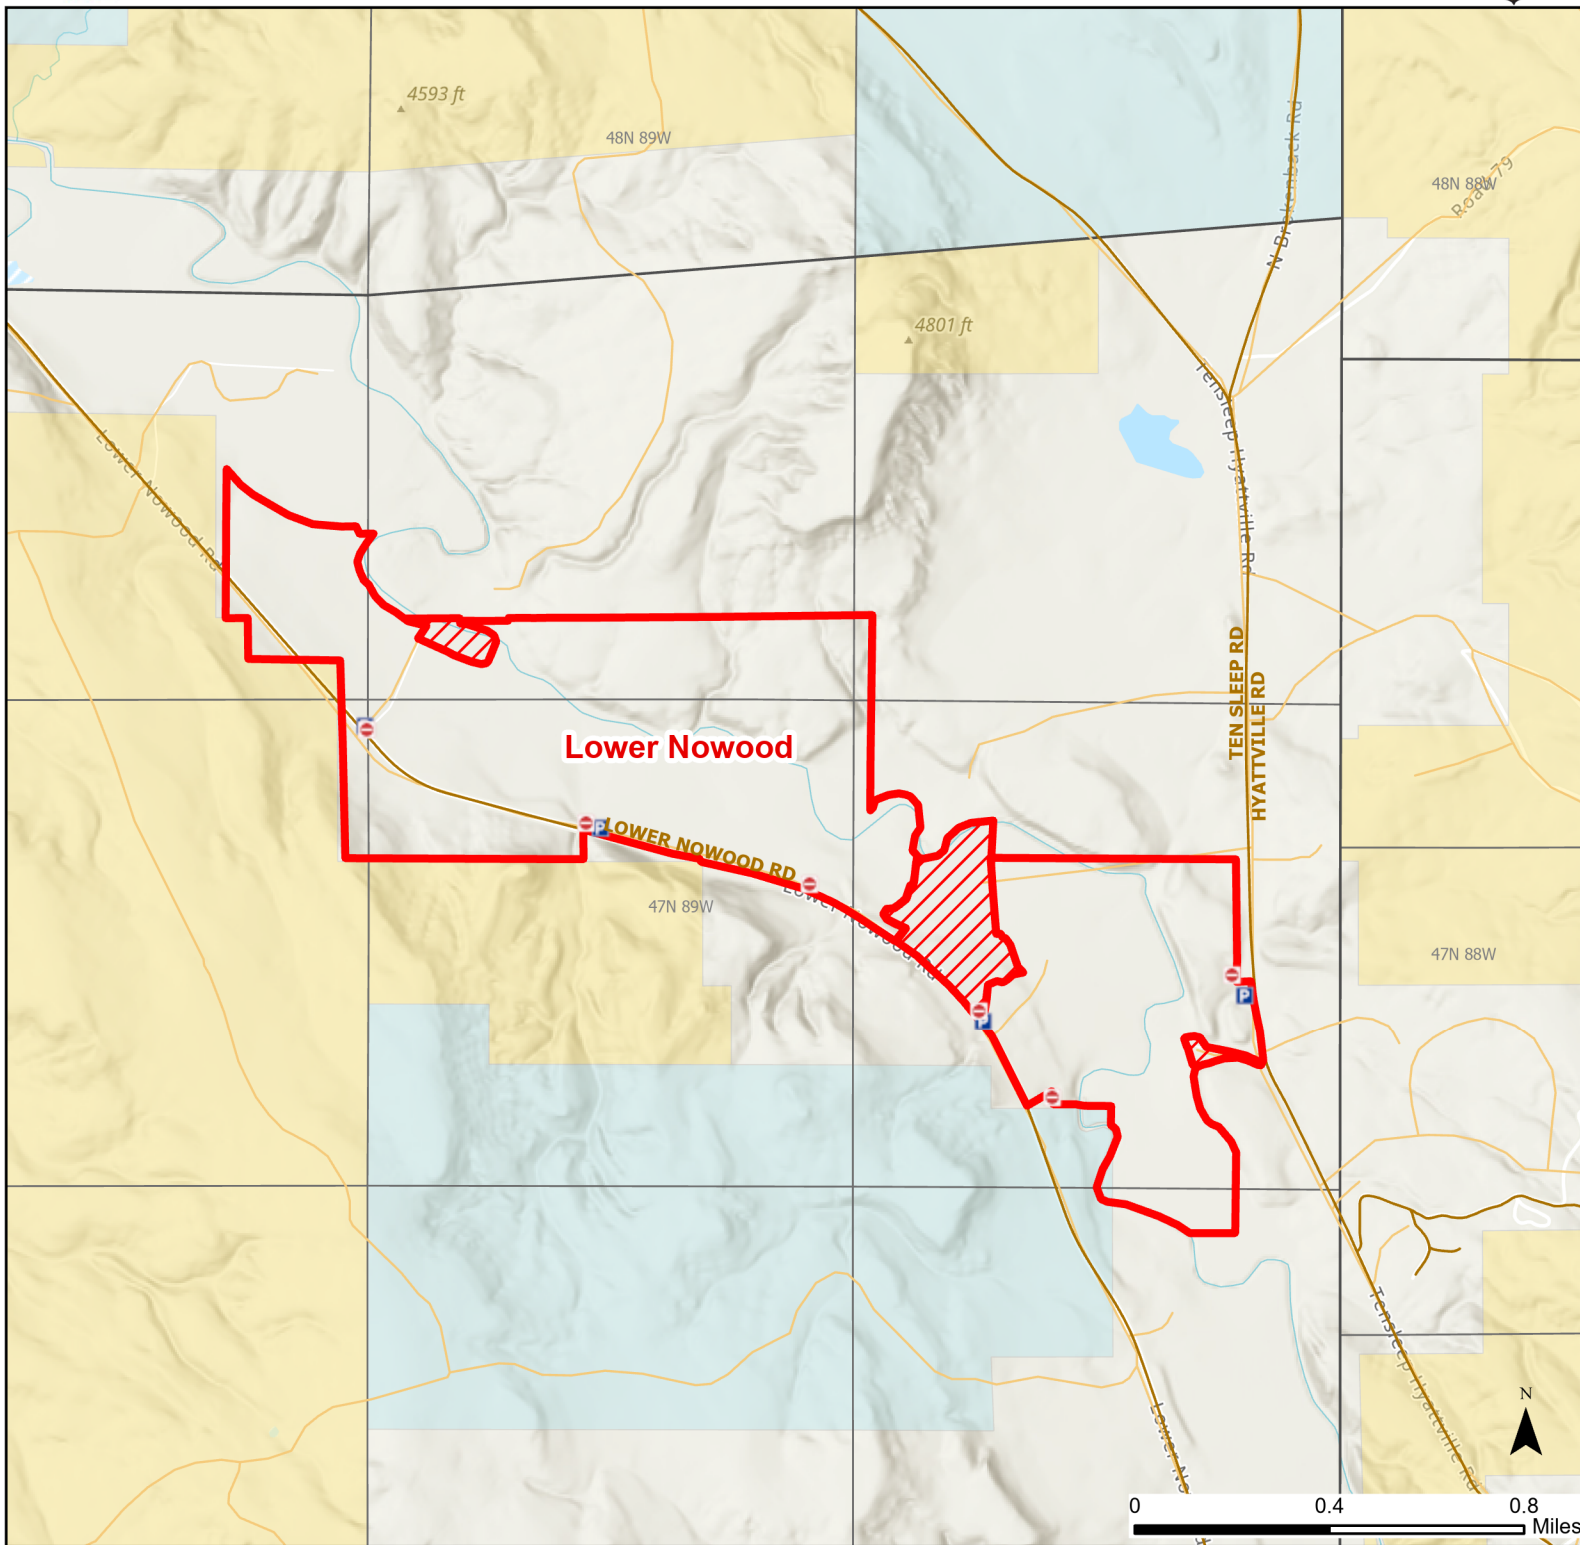

Lower Nowood Hunter Management Area

2023 Hunt
Season

Parking	Closed Road	Boundary	Limited Range Weapons and Archery	State
Coupon Box	Roads	County Boundaries	Archery Only	DOD
Road Closed	HMA Ownership	Other	CLOSED	BLM
Open Road				Wyoming Game & Fish Dept.
Special Conditions Apply				Forest Service
				Private

Species allowed to hunt: Deer

See Ranch Rules for More Information and Restrictions

Hunter Management Area rules apply only to those lands enrolled in the HMA.

This map is for visual use, assistance and general location only, does not represent a survey, and is not to be used for legal conveyance. Hunt Area boundaries are approximate, consult Game and Fish Hunting Regulations for descriptions and restrictions. Access to these private lands for any commercial activity must be gained by contacting the individual landowner(s) directly.